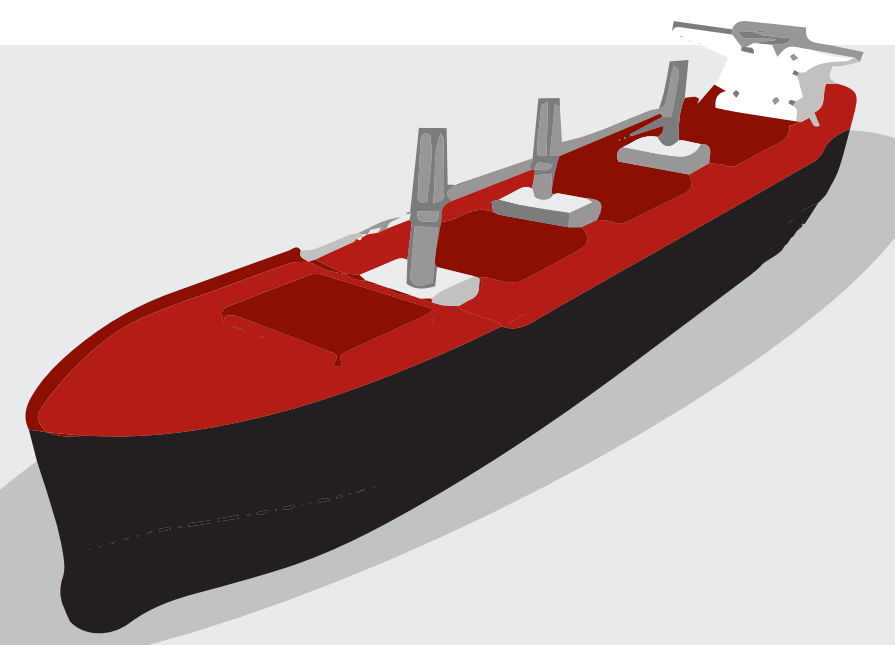

SHIP **NU** ERA

CARGO SHIPS

BULK CARRIER

OIL TANKER

**CONTAINER SHIP
REEFER**

CHEMICAL TANKER

LNG SHIP

VLCC

RORO SHIP

GENERAL CARGO

LIVESTOCK SHIP

SIMPLIFY YOUR SUPPLY CHAIN

ONLINE: WWW.SHIPNUERA.COM TEL: 877.321.2992