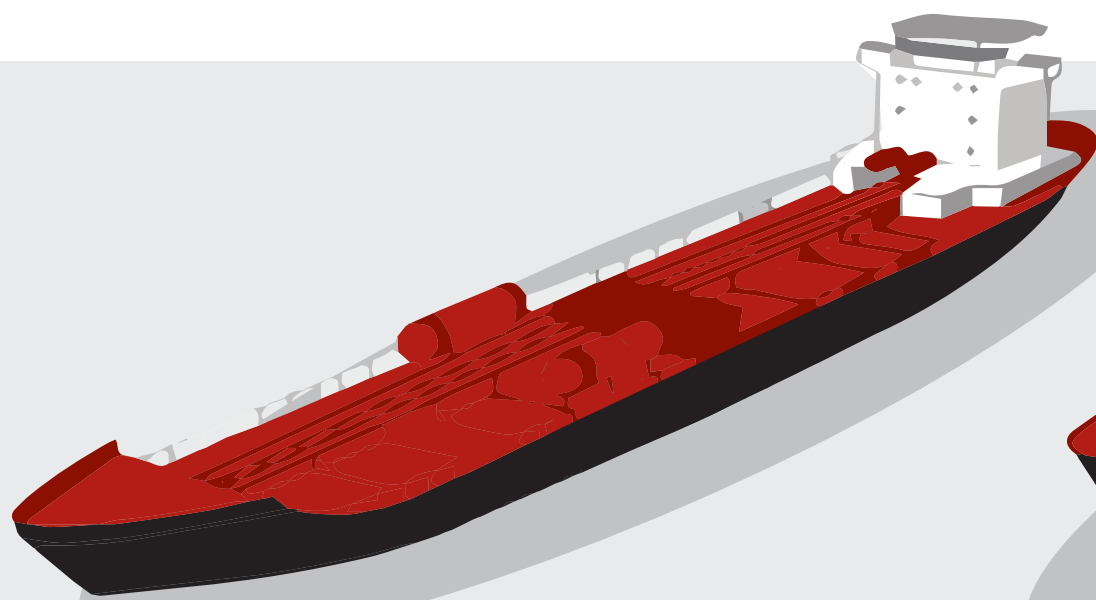

SHIP **NU** ERA

CARGO SHIPS

BULK CARRIER

OIL TANKER

**CONTAINER SHIP
REEFER**

CHEMICAL TANKER

LNG SHIP

VLCC

RORO SHIP

GENERAL CARGO

LIVESTOCK SHIP

SIMPLIFY YOUR SUPPLY CHAIN

ONLINE: WWW.SHIPNUERA.COM TEL: 877.321.2992