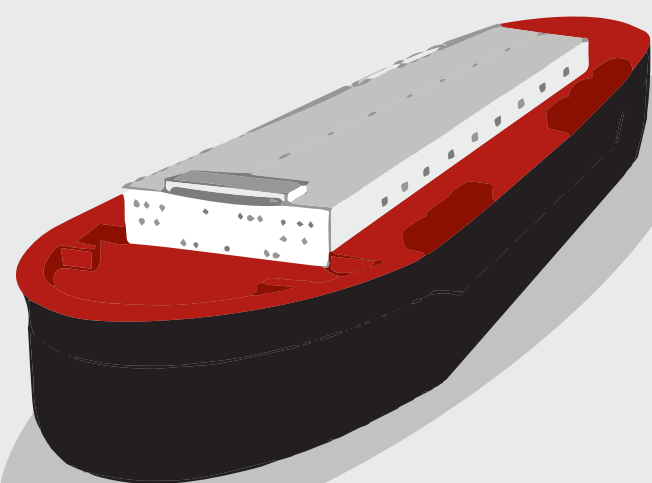

SHIP **NU** ERA

CARGO SHIPS

BULK CARRIER

OIL TANKER

**CONTAINER SHIP
REEFER**

CHEMICAL TANKER

LNG SHIP

VLCC

RORO SHIP

GENERAL CARGO

LIVESTOCK SHIP

SIMPLIFY YOUR SUPPLY CHAIN

ONLINE: WWW.SHIPNUERA.COM TEL: 877.321.2992