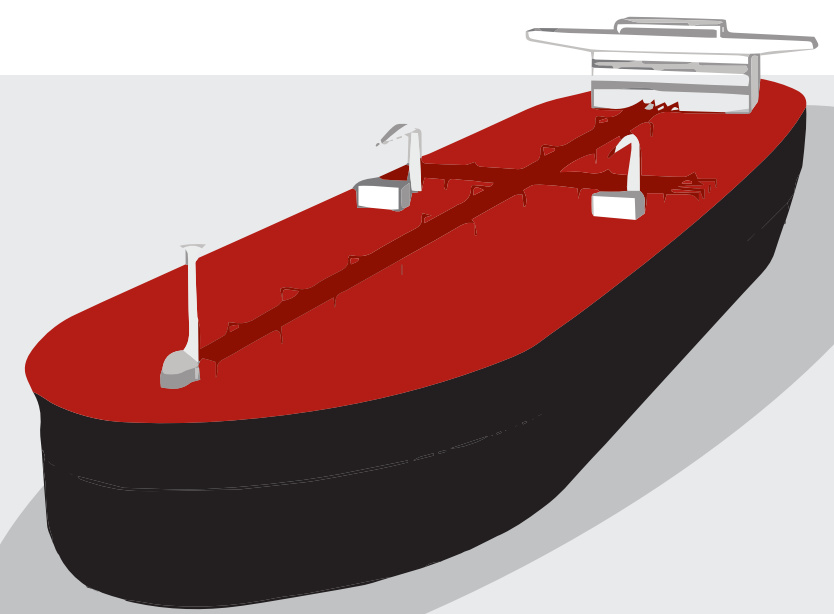

SHIP **NU** ERA

CARGO SHIPS

BULK CARRIER

OIL TANKER

**CONTAINER SHIP
REEFER**

CHEMICAL TANKER

LNG SHIP

VLCC

RORO SHIP

GENERAL CARGO

LIVESTOCK SHIP

SIMPLIFY YOUR SUPPLY CHAIN

ONLINE: WWW.SHIPNUERA.COM TEL: 877.321.2992