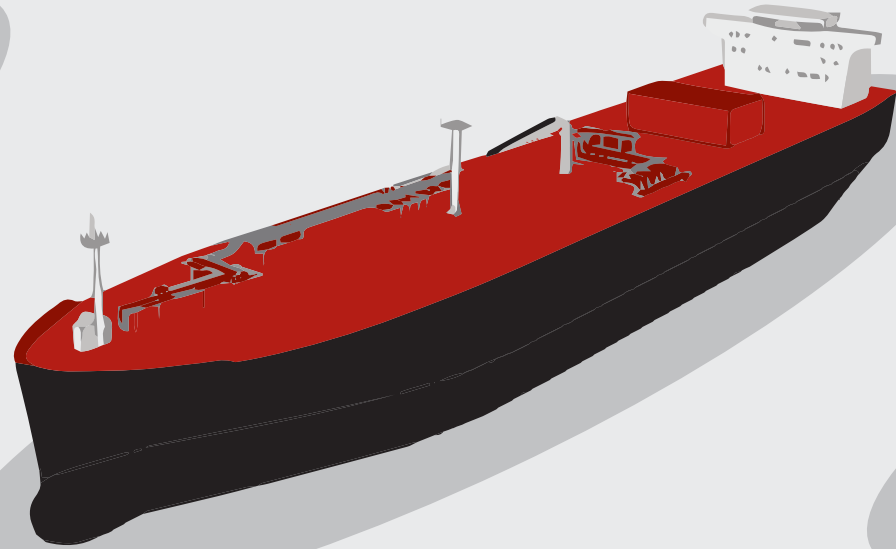

SHIP **NU** ERA

CARGO SHIPS

BULK CARRIER

OIL TANKER

**CONTAINER SHIP
REEFER**

CHEMICAL TANKER

LNG SHIP

VLCC

RORO SHIP

GENERAL CARGO

LIVESTOCK SHIP

SIMPLIFY YOUR SUPPLY CHAIN

ONLINE: WWW.SHIPNUERA.COM TEL: 877.321.2992